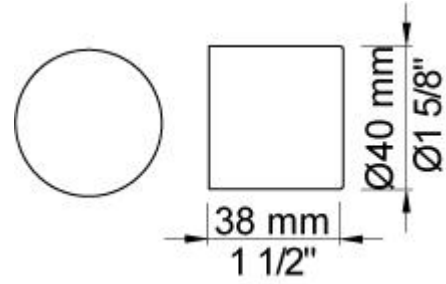

--

Date:
Client:
Project:

**NR41**

Temperature control handle for wall-mounted electronic mixer 4900.

**Available in colors**

Color 16, Polished chrome	Color 62, Deep black
Color 20, Brushed chrome	Color 63, Copper
Color 28, Matt white	Color 64, Brushed Copper
Color 40, Brushed stainless steel	Color 65, Gold
Color 60, Black	Color 68, Silver
Color 61, Brushed black	Color 70, Brushed Gold