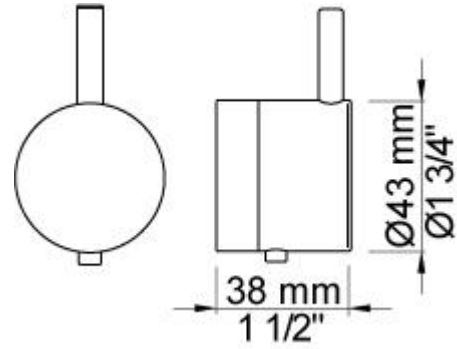

--

Date:
Client:
Project:

NR52

Thermostatic handle for series 5000.

**Available in colors**

Color 02, Grey	Color 21, Carmine red
Color 04, Light blue	Color 25, Pink
Color 05, Orange	Color 27, Matt black
Color 06, Light green	Color 28, Matt white
Color 08, Yellow	Color 40, Brushed stainless steel
Color 09, Dark grey	Color 60, Black
Color 12, Mocca	Color 61, Brushed black
Color 14, Bright red	Color 62, Deep black
Color 15, Dark blue	Color 63, Copper
Color 16, Polished chrome	Color 64, Brushed Copper
Color 17, Gloss black	Color 65, Gold
Color 18, White	Color 68, Silver
Color 19, Natural brass	Color 70, Brushed Gold
Color 20, Brushed chrome	