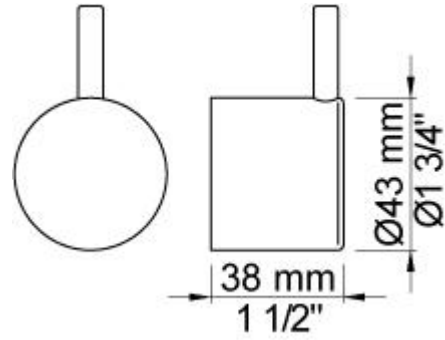

--

Date:
Client:
Project:

**NR54G**

Diverter handle for 5000 with peg in the same colour as handle (Standard).

**Available in colors**

Color 02, Grey	Color 21, Carmine red
Color 04, Light blue	Color 25, Pink
Color 05, Orange	Color 27, Matt black
Color 06, Light green	Color 28, Matt white
Color 08, Yellow	Color 40, Brushed stainless steel
Color 09, Dark grey	Color 60, Black
Color 12, Mocca	Color 61, Brushed black
Color 14, Bright red	Color 62, Deep black
Color 15, Dark blue	Color 63, Copper
Color 16, Polished chrome	Color 64, Brushed Copper
Color 17, Gloss black	Color 65, Gold
Color 18, White	Color 68, Silver
Color 19, Natural brass	Color 70, Brushed Gold
Color 20, Brushed chrome	