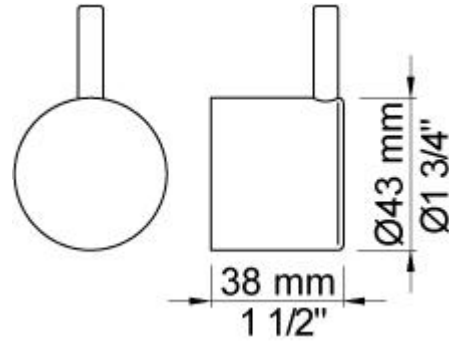

--

Date:
Client:
Project:

NR64G

Diverter handle for 5400/5600.

With peg in the same colour as handle (Standard).

**Available in colors**

Color 02, Grey	Color 21, Carmine red
Color 04, Light blue	Color 25, Pink
Color 05, Orange	Color 27, Matt black
Color 06, Light green	Color 28, Matt white
Color 08, Yellow	Color 40, Brushed stainless steel
Color 09, Dark grey	Color 60, Black
Color 12, Mocca	Color 61, Brushed black
Color 14, Bright red	Color 62, Deep black
Color 15, Dark blue	Color 63, Copper
Color 16, Polished chrome	Color 64, Brushed Copper
Color 17, Gloss black	Color 65, Gold
Color 18, White	Color 68, Silver
Color 19, Natural brass	Color 70, Brushed Gold
Color 20, Brushed chrome	

**NR64**

Diverter handle for 5400 and 5600. With black peg.