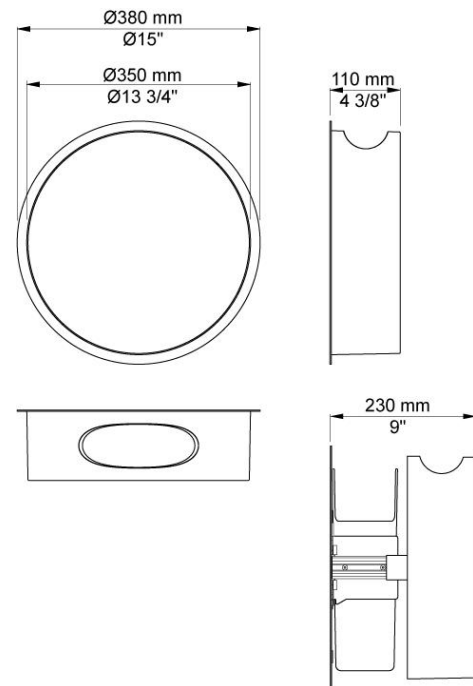

RS3

Retrofit waste bin.

Diameter incl. ring: 380 mm.

Depth: 110 mm.

Capacity 8 litre/60-90 tissues.

Bags for RS3 size 50 cm x 40 cm.

Surface colour white or black.

Consists of:

Ring, material: High polished chrome, natural brass, brushed chrome, brushed stainless steel or 15 different colours.

Container, material: PC/ABS laquered, surface colour white or black.

Available in colors

Color 02, Grey	Color 21, Carmine red
Color 04, Light blue	Color 25, Pink
Color 05, Orange	Color 27, Matt black
Color 06, Light green	Color 28, Matt white
Color 08, Yellow	Color 40, Brushed stainless steel
Color 09, Dark grey	Color 60, Black
Color 12, Mocca	Color 61, Brushed black
Color 14, Bright red	Color 62, Deep black
Color 15, Dark blue	Color 63, Copper
Color 16, Polished chrome	Color 64, Brushed Copper
Color 17, Gloss black	Color 65, Gold
Color 18, White	Color 68, Silver
Color 19, Natural brass	Color 70, Brushed Gold
Color 20, Brushed chrome