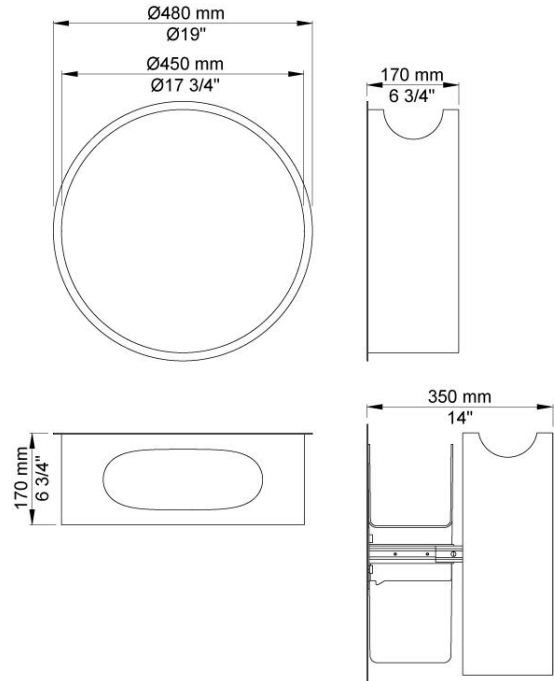

--

Date:
Client:
Project:

RS4

Retrofit waste bin.
 Diameter incl. ring: 480 mm.
 Depth: 170 mm.
 Capacity 22 litre/150-250 tissues.

Consists of:
 Ring, material: High polished chrome, natural brass, brushed chrome, brushed stainless steel or 15 different colours.
 Container, wood, lacquer sealed. Surface colour White or Black.