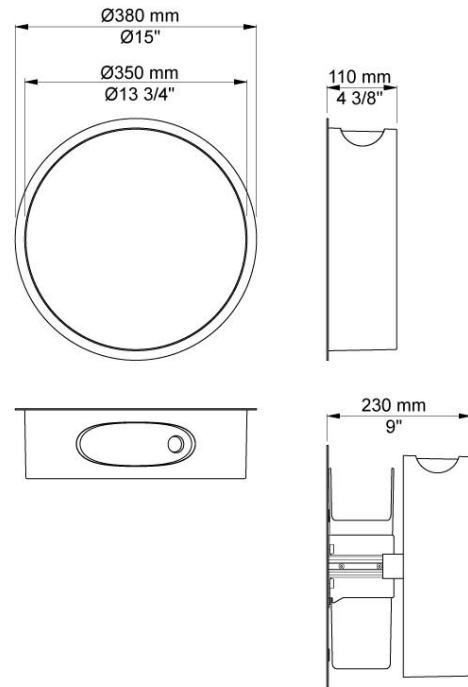

--

Date:
Client:
Project:

RS5

Retrofit waste bin with lid.
 Diameter incl. ring: 380 mm.
 Depth: 110 mm.
 Capacity 8 litre/60-90 tissues.
 Bags for RS5 size 50 cm x 40 cm.

Consists of:

Ring, material: High polished chrome, natural brass, brushed chrome, brushed stainless steel or 15 different colours.
 Container, wood, lacquer sealed. Surface colour White or Black.