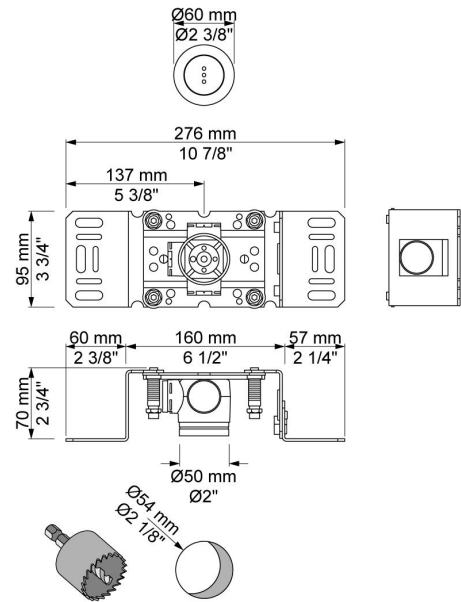

--

Date:
Client:
Project:

RS82E

Electronic cistern flush. Can be installed in different wall thicknesses using extensions. Up to 10 cm sensor range.

Fits to Geberit cisterns:

Sigma UP320, Geberit power supply (115.861.00.6) and Geberit lifting device for flush with motor and control (115.862.00.6), are required but not included.

Omega 82/98 cm, Geberit power supply (115.861.00.6) and Geberit lifting device for flush with motor and control (115.955.00.6), are required but not included.

Please note: Not suitable for the Australian market.

Outer diameter of flange: 60 mm.

Required diameter of hole in wall: 54 mm.

Ada approved.

Available in colors

Color 02, Grey	Color 21, Carmine red
Color 04, Light blue	Color 25, Pink
Color 05, Orange	Color 27, Matt black
Color 06, Light green	Color 28, Matt white
Color 08, Yellow	Color 40, Brushed stainless steel
Color 09, Dark grey	Color 60, Black
Color 12, Mocca	Color 61, Brushed black
Color 14, Bright red	Color 62, Deep black
Color 15, Dark blue	Color 63, Copper
Color 16, Polished chrome	Color 64, Brushed Copper
Color 17, Gloss black	Color 65, Gold
Color 18, White	Color 68, Silver
Color 19, Natural brass	Color 70, Brushed Gold
Color 20, Brushed chrome	