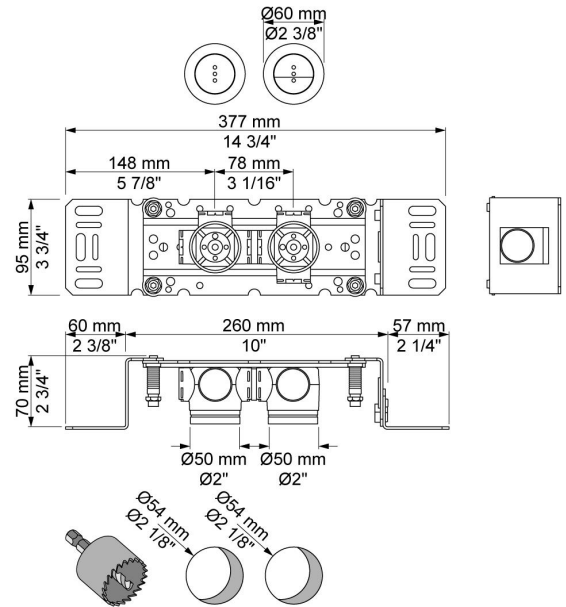

--

Date:
Client:
Project:

RS83E

Electronic dual flow cistern flush.
 Can be installed in different wall thicknesses using extensions. Up to 10 cm sensor range.

Fits to Geberit cisterns:

Sigma UP320, Geberit power supply (115.861.00.6) and Geberit lifting device for large and small flush with motor and control (115.862.00.6).
 Omega 82/98, Geberit power supply (115.861.00.6) and Geberit lifting device for large and small flush with motor and control (115.955.00.6).
 Please note: Not suitable for the Australian market.

Outer diameter of flange: 60 mm.
 Required diameter of hole in wall: 54 mm.

Ada approved.

Available in colors

Color 02, Grey	Color 21, Carmine red
Color 04, Light blue	Color 25, Pink
Color 05, Orange	Color 27, Matt black
Color 06, Light green	Color 28, Matt white
Color 08, Yellow	Color 40, Brushed stainless steel
Color 09, Dark grey	Color 60, Black
Color 12, Mocca	Color 61, Brushed black
Color 14, Bright red	Color 62, Deep black
Color 15, Dark blue	Color 63, Copper
Color 16, Polished chrome	Color 64, Brushed Copper
Color 17, Gloss black	Color 65, Gold
Color 18, White	Color 68, Silver
Color 19, Natural brass	Color 70, Brushed Gold
Color 20, Brushed chrome	