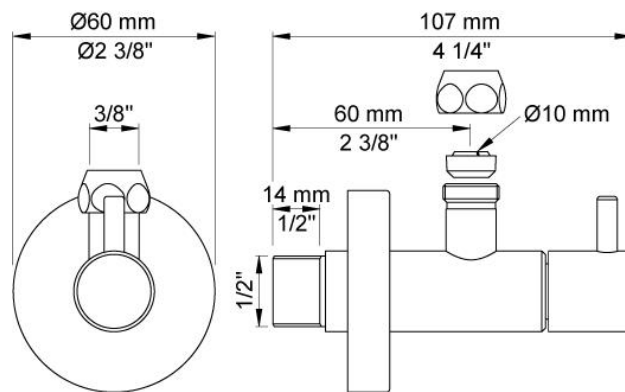

--

Date:
Client:
Project:

S10

½" angle stop valve.

Flow

	Bar:	1.0	2.0	3.0	4.0	5.0
S10	(l/min)	15.6	22.1	27.0	31.2	34.9

Available in colors

Color 02, Grey	Color 21, Carmine red
Color 04, Light blue	Color 25, Pink
Color 05, Orange	Color 27, Matt black
Color 06, Light green	Color 28, Matt white
Color 08, Yellow	Color 40, Brushed stainless steel
Color 09, Dark grey	Color 60, Black
Color 12, Mocca	Color 61, Brushed black
Color 14, Bright red	Color 62, Deep black
Color 15, Dark blue	Color 63, Copper
Color 16, Polished chrome	Color 64, Brushed Copper
Color 17, Gloss black	Color 65, Gold
Color 18, White	Color 68, Silver
Color 19, Natural brass	Color 70, Brushed Gold
Color 20, Brushed chrome	