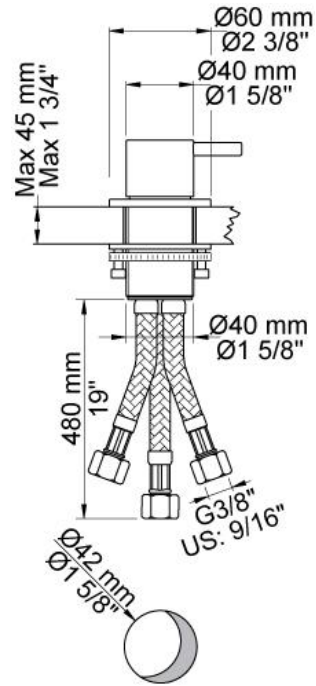

| |
|--|
| |
|--|

| |
|----------|
| Date: |
| Client: |
| Project: |

PSB Singapore

SC1

One-handle mixer 2500 can be used in conjunction with A24.
A24 sold separately.

Flow

| | Bar: | 1.0 | 2.0 | 3.0 | 4.0 | 5.0 |
|-----------|-------------|------------|------------|------------|------------|------------|
| SC1 | (l/min) | 10.8 | 15.3 | 18.7 | 21.6 | 24.1 |
| SC1 - A24 | (l/min) | 8.7 | 12.2 | 15.0 | 17.3 | 19.4 |