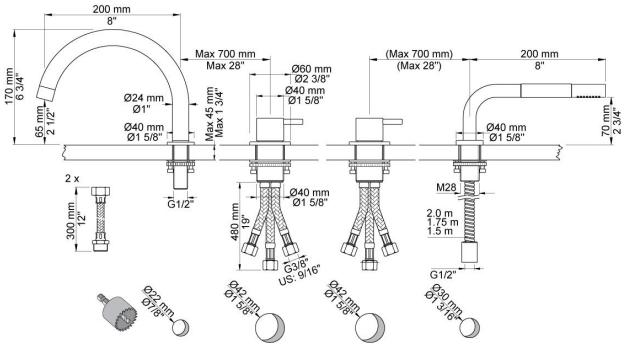

--

Date:
Client:
Project:

PSB Singapore

SC12

One-handle mixer 2x2500 with swivel spout 090E and hand shower T1.

Flow

	Bar:	1.0	2.0	3.0	4.0	5.0
T1	(l/min)	5.8	8.2	10.0	11.6	12.9
090E	(l/min)	10.4	14.7	18.0	20.8	23.2

090E
Swivel spout.
Height 170 mm.
Hole cut out size: 22 mm.

2500
One-handle table-mounted mixer, high flow.

T1
Deck mounted pull out hand shower, with hose.
Work top: Max. 45 mm.
Hole cut out size: 30 mm.