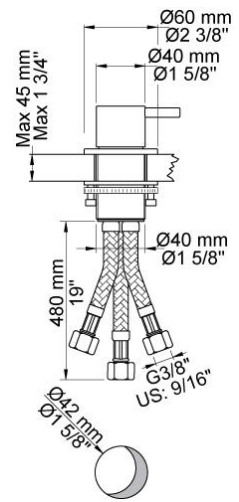

--

Date:
Client:
Project:

PSB Singapore

SC12

One-handle mixer 2x2500 with swivel spout 090E and hand shower T1.

Flow

	Bar:	1.0	2.0	3.0	4.0	5.0
T1	(l/min)	5.8	8.2	10.0	11.6	12.9
090E	(l/min)	10.4	14.7	18.0	20.8	23.2

090E
Swivel spout.
Height 170 mm.
Hole cut out size: 22 mm.

2500
One-handle table-mounted mixer, high flow.

T1
Deck mounted pull out hand shower, with hose.
Work top: Max. 45 mm.
Hole cut out size: 30 mm.