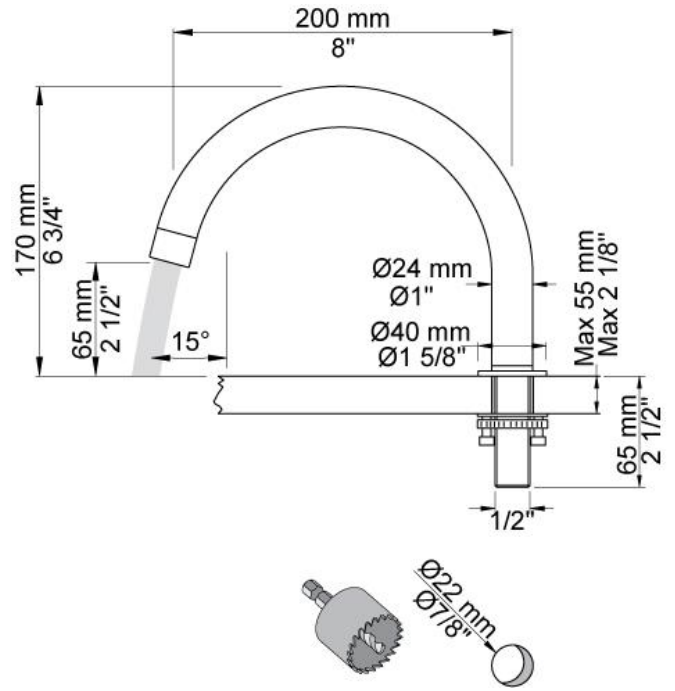

--

Date:
Client:
Project:

PSB Singapore

SC12

One-handle mixer 2x2500 with swivel spout 090E and hand shower T1.

Flow

	Bar:	1.0	2.0	3.0	4.0	5.0
T1	(l/min)	5.8	8.2	10.0	11.6	12.9
090E	(l/min)	10.4	14.7	18.0	20.8	23.2

090E
Swivel spout.
Height 170 mm.
Hole cut out size: 22 mm.

2500
One-handle table-mounted mixer, high flow.

T1
Deck mounted pull out hand shower, with hose.
Work top: Max. 45 mm.
Hole cut out size: 30 mm.