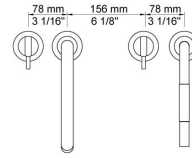

--

Date:
Client:
Project:

PSB Singapore

SC12

One-handle mixer 2x2500 with swivel spout 090E and hand shower T1.

Flow

	Bar:	1.0	2.0	3.0	4.0	5.0
T1	(l/min)	5.8	8.2	10.0	11.6	12.9
090E	(l/min)	10.4	14.7	18.0	20.8	23.2

090E
Swivel spout.
Height 170 mm.
Hole cut out size: 22 mm.

2500
One-handle table-mounted mixer, high flow.

T1
Deck mounted pull out hand shower, with hose.
Work top: Max. 45 mm.
Hole cut out size: 30 mm.