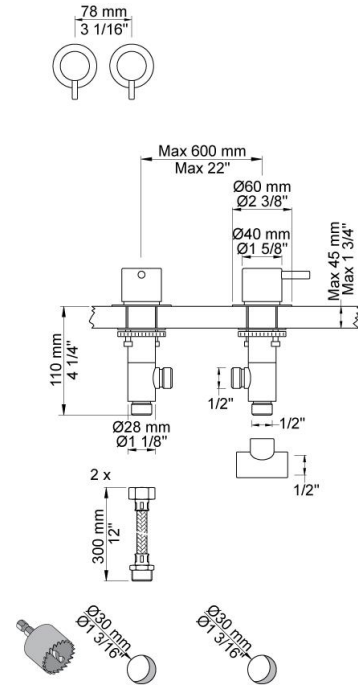

--

Date:
Client:
Project:

PSB Singapore

**SC2**

Two-handle mixer S50DH + S50D can be used in conjunction with A24.  
A24 sold separately.

**Flow**

	<b>Bar:</b>	<b>1.0</b>	<b>2.0</b>	<b>3.0</b>	<b>4.0</b>	<b>5.0</b>
SC2	(l/min)	28.9	40.8	50.0	57.7	64.5
SC2 - A24	(l/min)	11.3	15.9	19.5	22.5	25.2

**S50**  
 Stop valve with ¼ turn ceramic disc technology. Includes non-return valve and ½" inlet/outlet. 60 mm