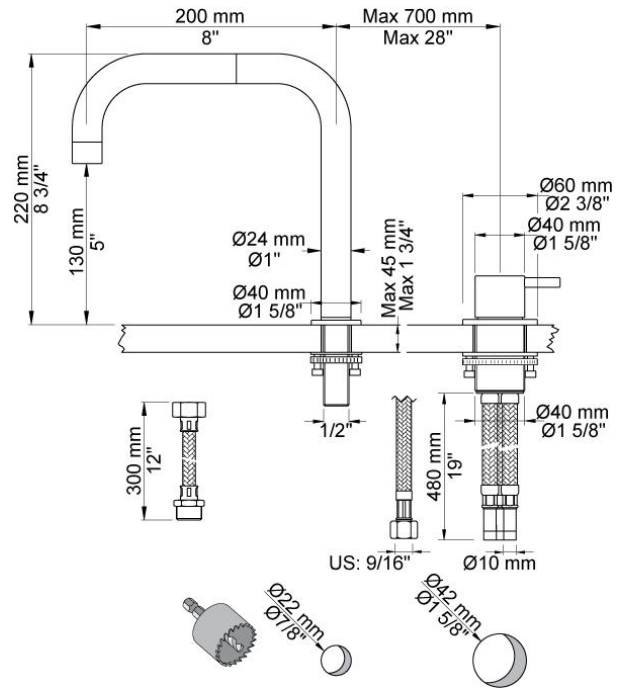

--

Date:
Client:
Project:

PSB Singapore

SC5

One-handle mixer 2500 with double swivel spout 090D.

Flow

	Bar:	1.0	2.0	3.0	4.0	5.0
SC5	(l/min)	10.4	14.7	18.0	20.8	23.2

Available in colors

090D
 Double swivel spout.
 Height 220 mm.
 Hole cut out size: 22 mm.

2500
 One-handle table-mounted mixer, high flow.