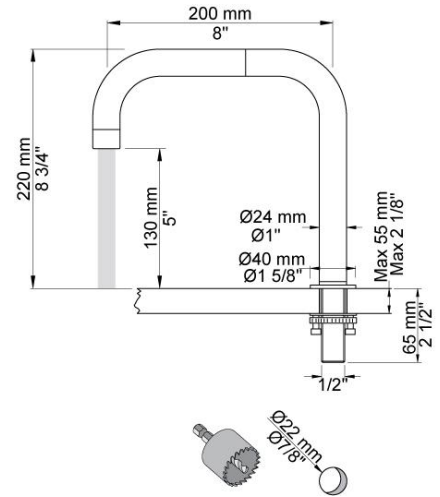

--

Date:
Client:
Project:

PSB Singapore

SC5

One-handle mixer 2500 with double swivel spout 090D.

Flow

	Bar:	1.0	2.0	3.0	4.0	5.0
SC5	(l/min)	10.4	14.7	18.0	20.8	23.2

Available in colors

090D
 Double swivel spout.
 Height 220 mm.
 Hole cut out size: 22 mm.

2500
 One-handle table-mounted mixer, high flow.