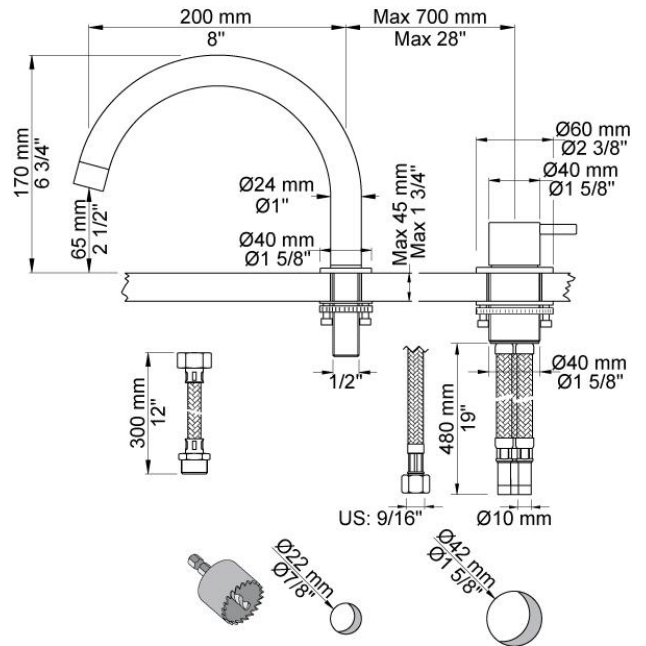

--

Date:
Client:
Project:

PSB Singapore

**SC7**

One-handle mixer 2500 with swivel spout 090E.

**Flow**

	Bar:	1.0	2.0	3.0	4.0	5.0
SC7	(l/min)	10.4	14.7	18.0	20.8	23.2

**Available in colors**

**090E**  
Swivel spout.  
Height 170 mm.  
Hole cut out size: 22 mm.

**2500**  
One-handle table-mounted mixer, high flow.