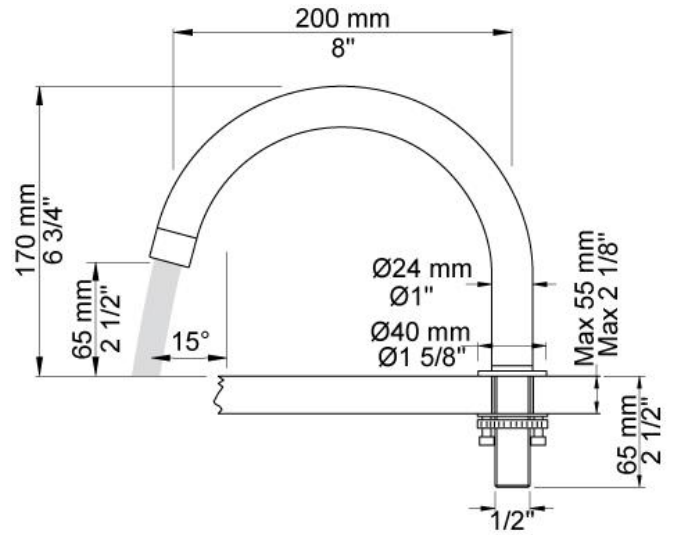

--

Date:
Client:
Project:

PSB Singapore

**SC7**

One-handle mixer 2500 with swivel spout 090E.

**Flow**

	Bar:	1.0	2.0	3.0	4.0	5.0
SC7	(l/min)	10.4	14.7	18.0	20.8	23.2

**Available in colors**

**090E**  
Swivel spout.  
Height 170 mm.  
Hole cut out size: 22 mm.

**2500**  
One-handle table-mounted mixer, high flow.