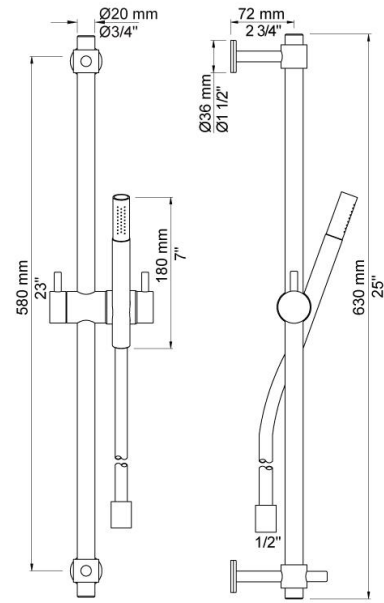

--

Date:
Client:
Project:

**T34**

Shower rail with hand shower T2.

**Available in colors**

Color 02, Grey	Color 21, Carmine red
Color 04, Light blue	Color 25, Pink
Color 05, Orange	Color 27, Matt black
Color 06, Light green	Color 28, Matt white
Color 08, Yellow	Color 40, Brushed stainless steel
Color 09, Dark grey	Color 60, Black
Color 12, Mocca	Color 61, Brushed black
Color 14, Bright red	Color 62, Deep black
Color 15, Dark blue	Color 63, Copper
Color 16, Polished chrome	Color 64, Brushed Copper
Color 17, Gloss black	Color 65, Gold
Color 18, White	Color 68, Silver
Color 19, Natural brass	Color 70, Brushed Gold
Color 20, Brushed chrome	