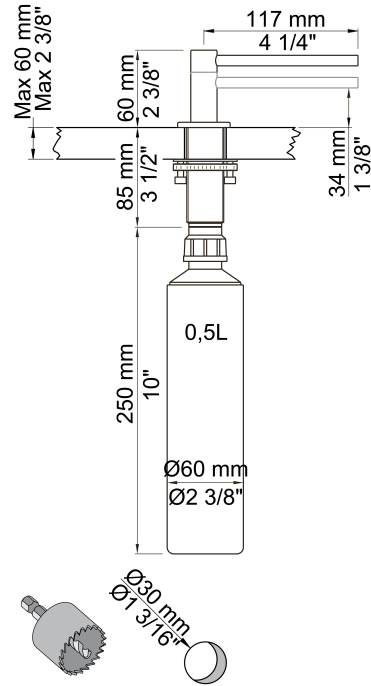

--

Date:
Client:
Project:

T36L

Deck-mounted soap dispenser with extended nozzle.
 pH neutral liquid soap can be used (pH value: 4,5 - 7,5).
 Viscosity: approx. 1500cP - 2000cP at 20°C.

Available in colors