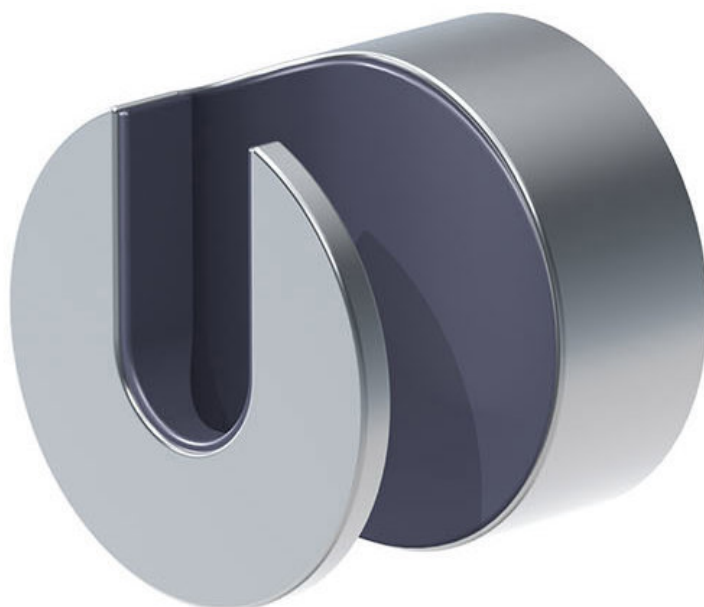

--

Date:
Client:
Project:

**T68**

T60 shower holder.

**Available in colors**

Color 16, Polished chrome	Color 62, Deep black
Color 19, Natural brass	Color 63, Copper
Color 20, Brushed chrome	Color 64, Brushed Copper
Color 28, Matt white	Color 65, Gold
Color 40, Brushed stainless steel	Color 68, Silver
Color 60, Black	Color 70, Brushed Gold
Color 61, Brushed black	