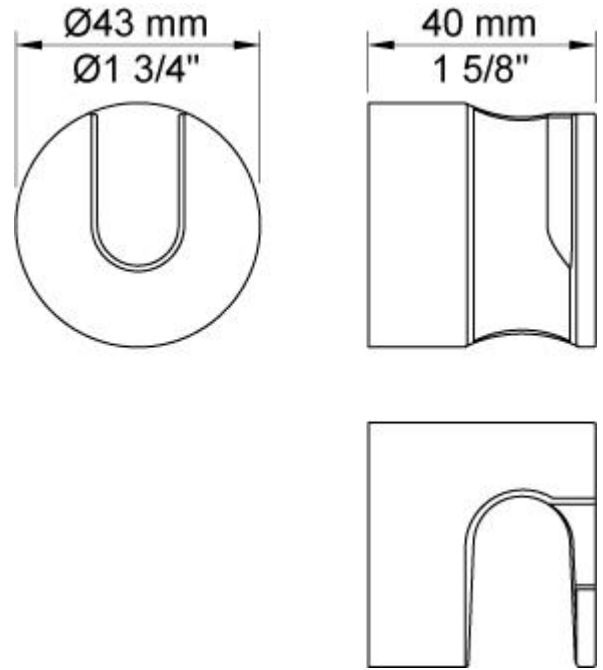

--

Date:
Client:
Project:

**T68**

T60 shower holder.

**Available in colors**

Color 16, Polished chrome	Color 62, Deep black
Color 19, Natural brass	Color 63, Copper
Color 20, Brushed chrome	Color 64, Brushed Copper
Color 28, Matt white	Color 65, Gold
Color 40, Brushed stainless steel	Color 68, Silver
Color 60, Black	Color 70, Brushed Gold
Color 61, Brushed black	